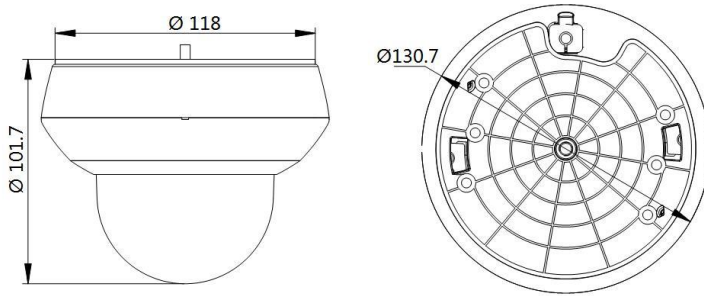

ROI	Main stream, sub-stream, and third stream respectively support two fixed areas.
<b>IR</b>	
IR Distance	20 m
Smart IR	Support
<b>Image</b>	
Max. Resolution	1920 × 1080
Main Stream	50Hz: 25fps (1920 × 1080, 1280 × 960, 1280 × 720) 60Hz: 30fps (1920 × 1080, 1280 × 960, 1280 × 720)
Sub-Stream	50Hz: 25fps (704 × 576, 640 × 480, 352 × 288) 60Hz: 30fps (704 × 480, 640 × 480, 352 × 240)
Third Stream	50Hz: 25fps (1280 × 720, 704 × 576, 640 × 480, 352 × 288) 60Hz: 30fps (1280 × 720, 704 × 480, 640 × 480, 352 × 240)
Image Enhancement	3D DNR, HLC, EIS, Regional Exposure, Regional Focus
<b>Network</b>	
Network Storage	Built-in memory card slot, support Micro SD/SDHC/SDXC, up to 256 GB; NAS (NPS, SMB/CIFS), ANR
Protocols	IPv4/IPv6, HTTP, HTTPS, 802.1x, Qos, FTP, SMTP, UPnP, SNMP, DNS, DDNS, NTP, RTSP, RTCP, RTP, TCP/IP, UDP, IGMP, ICMP, DHCP, PPPoE, Bonjour
API	Open-ended, support ONVIF, ISAPI, and CGI, support HIKVISION SDK and Third-Party Management Platform, support Hik-Connect
Simultaneous Live View	Up to 20 channels
User/Host	Up to 32 users 3 levels: Administrator, Operator and User
Security Measures	User authentication (ID and PW), Host authentication (MAC address); HTTPS encryption; IEEE 802.1x port-based network access control; IP address filtering
Client	iVMS-4200, iVMS-4500, iVMS-5200, Hik-Connect
Web Browser	IE 8 to 11, Chrome 31.0 to 44, Firefox 30.0 to 51
<b>Interface</b>	
Audio Interface	1-ch audio input and 1-ch audio output
Network Interface	1 RJ45 10 M/100 M Ethernet, PoE
<b>General</b>	
Power	12 VDC & PoE Max.: 12 W (Max. 3.9 W for IR)
Working Temperature	-20°C to 60°C (-4°F to 140°F)
Working Humidity	≤ 90%
Protection Level	IP66 Standard, IK 10, TVS 4000V Lightning Protection, Surge Protection and Voltage Transient Protection
Material	Aluminum alloy, PC, PC+ABS
Dimensions	Φ 130.7 mm × 101.7 mm (Φ 5.15" × 4.00")
Weight	Approx. 0.53 kg (1.17 lb)

## Dimensions

Unit:mm